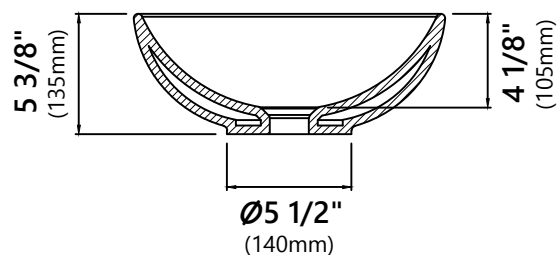

KCV-341

White Round Ceramic Bathroom Sink

Sink Dimensions

Overall Dimensions: $\varnothing 13 \frac{3}{4}$ " x $5 \frac{3}{8}$ "

Bowl Dimensions: $\varnothing 13$ "

Sink Depth: $4 \frac{1}{8}$ "

Features

- Vitreous China
- Round Vessel Sink
- $1 \frac{3}{4}$ " Drain Hole Size
- Without Overflow

Available Colors

- Gloss White

Optional Accessories

- Pop-Up Drain PU-10
- Grid Drain PU-12

CODES/STANDARDS:

Product Certification

cUPC
ADA

Warranty

Kraus Limited Lifetime Warranty

see website for details www.kraususa.com