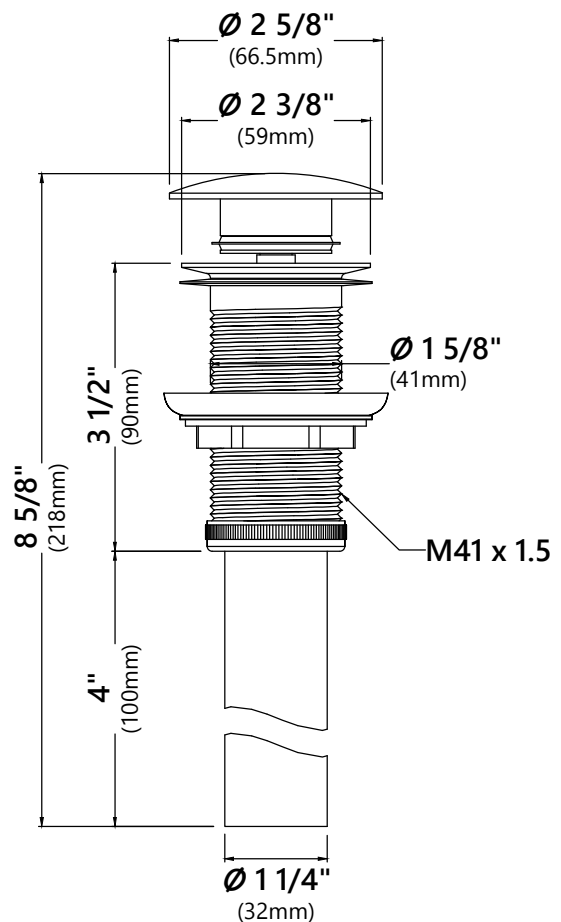

PU-10

Pop Up Drain w/o Overflow

Pop Up Dimensions

Dimensions: 8 5/8" x Ø2 5/8"

Features

- Metal Construction
- Connection 1 1/4"
- Designed to Use w/ Above-Counter Vessel Sinks without overflow
- Fits Standard 1 3/4" Drain Opening

Available Colors

- Satin Nickel
- Gold
- Oil Rubbed Bronze
- Chrome
- Brushed Gold
- Matte Black

CODES/STANDARDS:

Product Certification
cUPC

Warranty

Kraus Limited Lifetime Warranty
see website for details www.kraususa.com