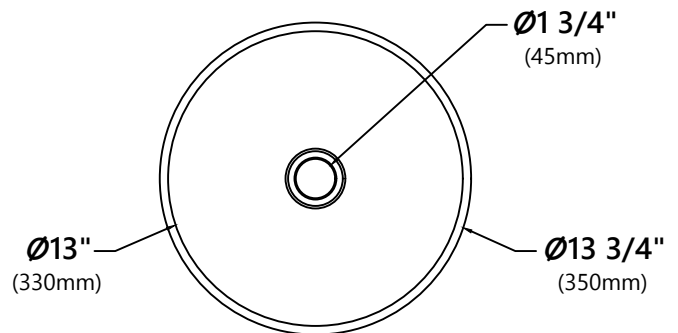

KCV-341

White Round Ceramic Bathroom Sink

Sink Dimensions

Overall Dimensions: $\varnothing 13 \frac{3}{4}$ " x $5 \frac{3}{8}$ "

Bowl Dimensions: $\varnothing 13$ "

Sink Depth: $4 \frac{1}{8}$ "

Features

- Vitreous China
- Round Vessel Sink
- $1 \frac{3}{4}$ " Drain Hole Size
- Without Overflow

Available Colors

- Gloss White

Optional Accessories

- Pop-Up Drain PU-10
- Grid Drain PU-12

CODES/STANDARDS:

Product Certification

cUPC
ADA

Warranty

Kraus Limited Lifetime Warranty

see website for details www.kraususa.com